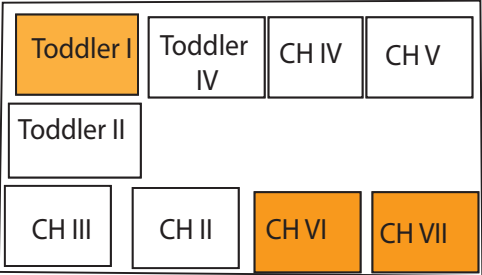

Ben's Field

West Playground

Toddler Playground

East Playground

CH ENCORE B/
Piano room

Early Bird and Cool Down will be in the LE Encore Room

SummerScape Classrooms