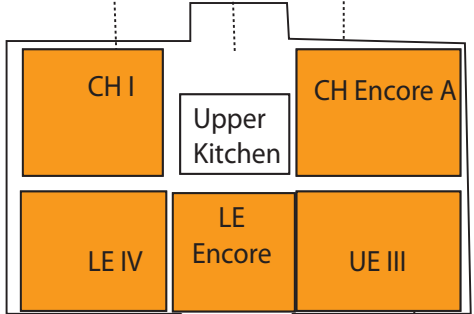

Ben's Field

West Playground

Toddler Playground

East Playground

CH ENCORE B/
Piano room

Early Bird and Cool Down will be in the LE Encore Room

SummerScape Classrooms